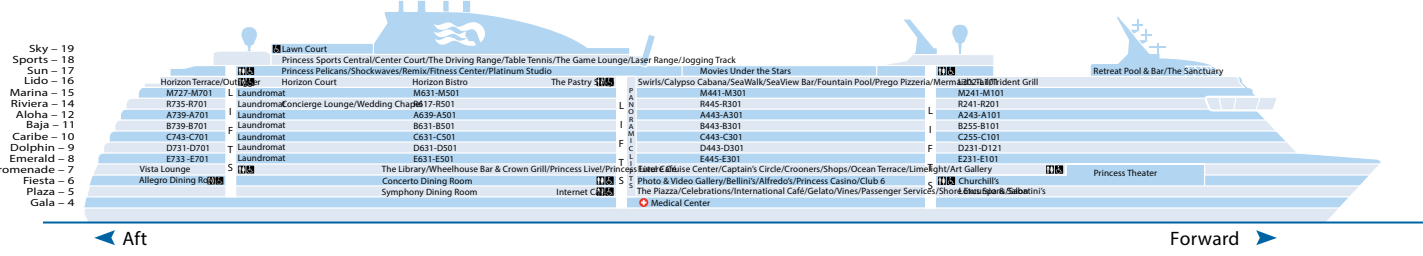

Regal Princess

Stateroom Description

SUITE

- S2** Owner's suite Aft (Marina, Riviera, Aloha, Baja, Caribe, Dolphin, Emerald)
- S4** Penthouse suite Mid-aft (Riviera)
- S5** Premium suite Forward (Aloha, Baja, Caribe, Dolphin, Emerald)

MINI-SUITE

- M6** Premium Forward (Lido, Marina)
- MA** Mid-ship (Riviera, Aloha, Baja, Caribe)
- MB** Mid-forward, Mid-aft (Riviera, Aloha, Baja, Caribe), Mid-ship (Marina)
- MC** Mid-forward, Mid-aft (Lido, Marina)
- ME** Forward (Riviera, Aloha)
- MF** Forward (Lido, Marina)

DELUXE BALCONY

- D4** Premium Aft (Marina, Riviera, Aloha, Baja, Caribe, Dolphin, Emerald)
- DA** Mid-ship (Dolphin)
- D8** Mid-forward, Mid-aft (Riviera, Aloha, Baja, Caribe, Dolphin)

DELUXE BALCONY (CONT.)

- DC** Mid-forward, Mid-aft (Lido, Marina, Emerald)
- DD** Aft (Riviera, Aloha, Baja, Caribe, Dolphin)
- DE** Forward (Riviera, Aloha, Dolphin, Aft (Marina, Emerald)
- DF** Forward (Lido, Marina, Emerald)
- DV** Obstructed view Mid-ship (Emerald)
- DW** Obstructed view Mid-forward, Mid-aft (Emerald)
- DZ** Obstructed view Forward (Lido, Marina, Emerald)